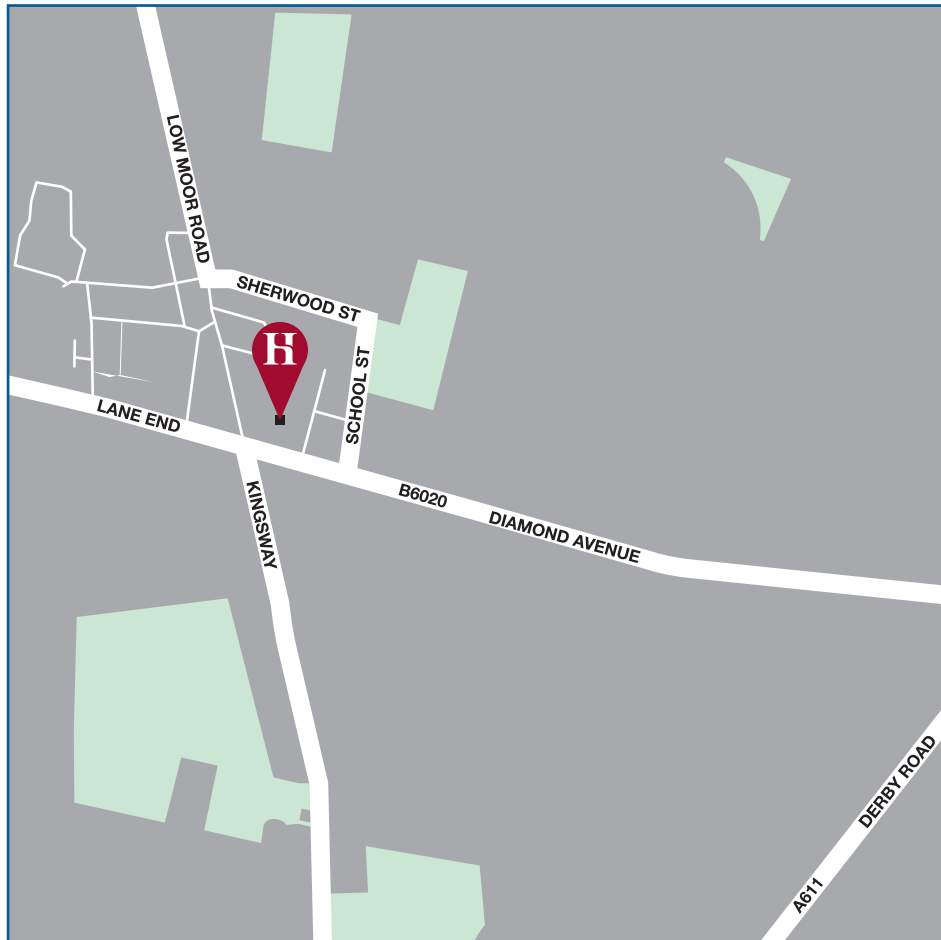

Directions and Parking Kirkby-in-Ashfield office

Hopkins Solicitors is located at:
Wheatley House
3 Diamond Avenue
Kirkby-in-Ashfield
Nottinghamshire
NG17 7GP

Parking

You can park for up to 3 hours for free in the Morrison's car park, which is where the main entrance to the Hopkins office is.