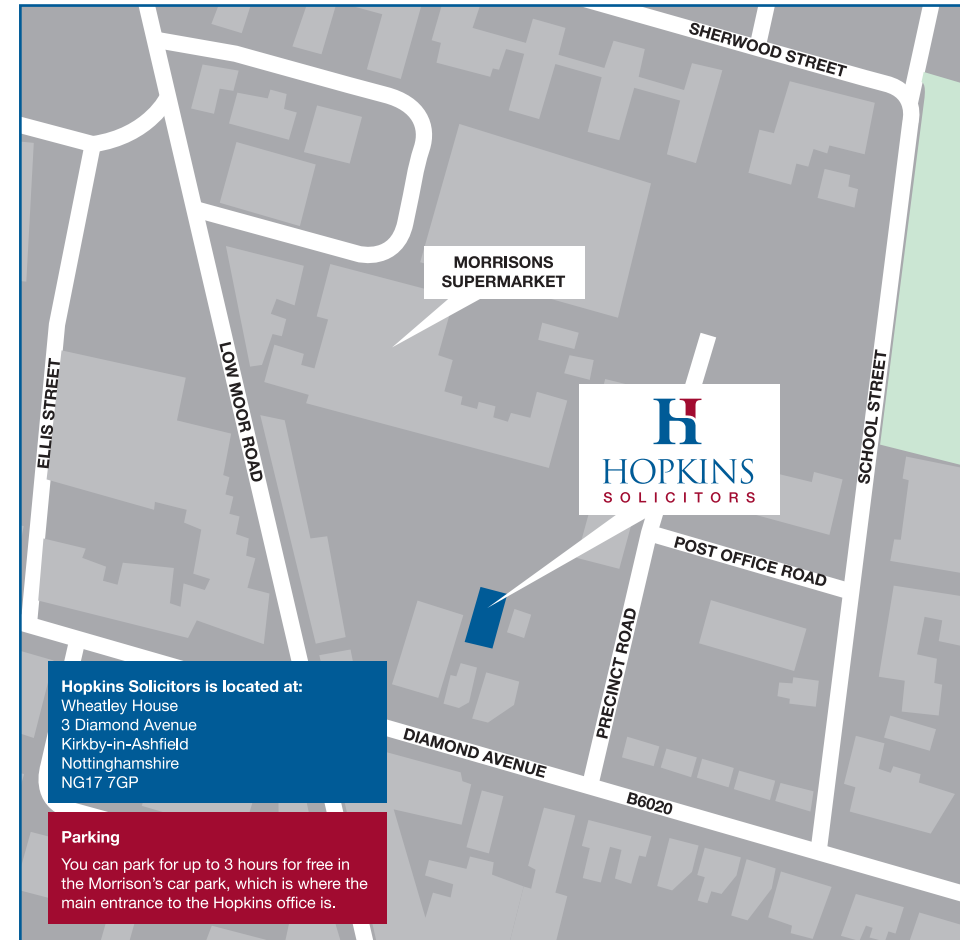

Directions and Parking Kirkby-in-Ashfield office

Hopkins Solicitors is located at:
Wheatley House
3 Diamond Avenue
Kirkby-in-Ashfield
Nottinghamshire
NG17 7GP

Parking

You can park for up to 3 hours for free in the Morrison's car park, which is where the main entrance to the Hopkins office is.