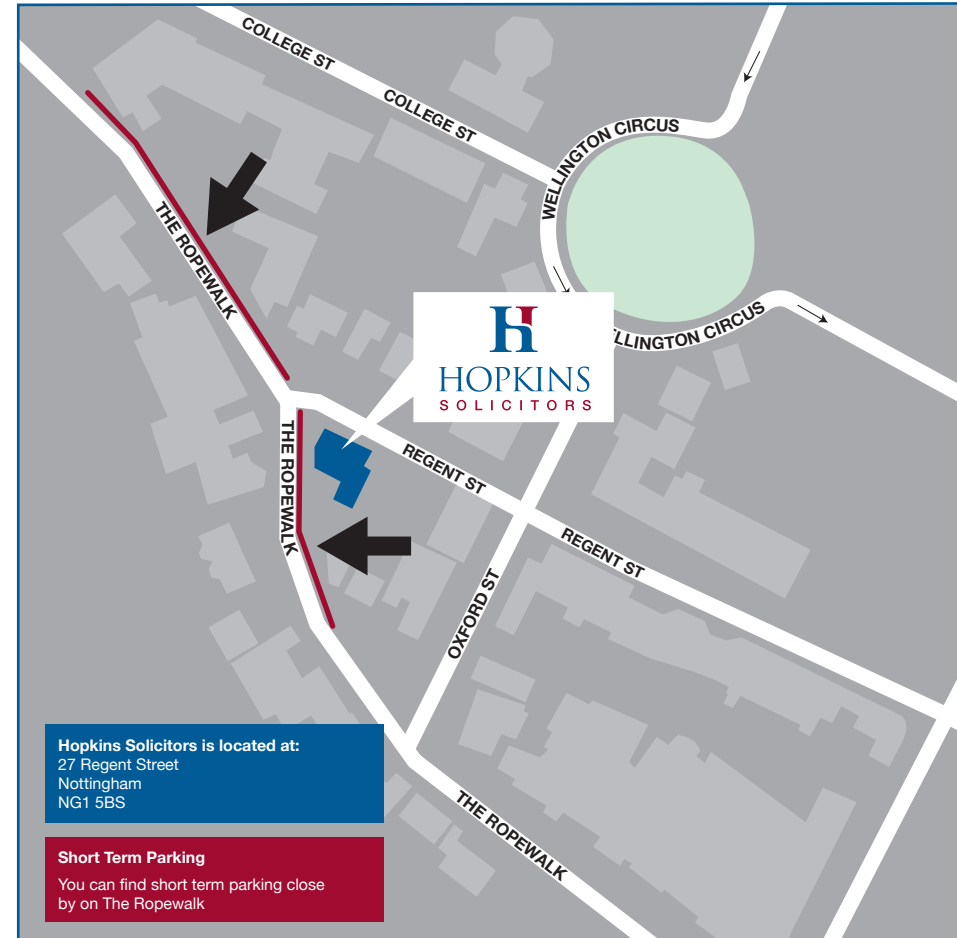

**Directions and Parking**  
Nottingham office

Hopkins Solicitors is located at:  
27 Regent Street  
Nottingham  
NG1 5BS

**Short Term Parking**  
You can find short term parking close  
by on The Ropewalk