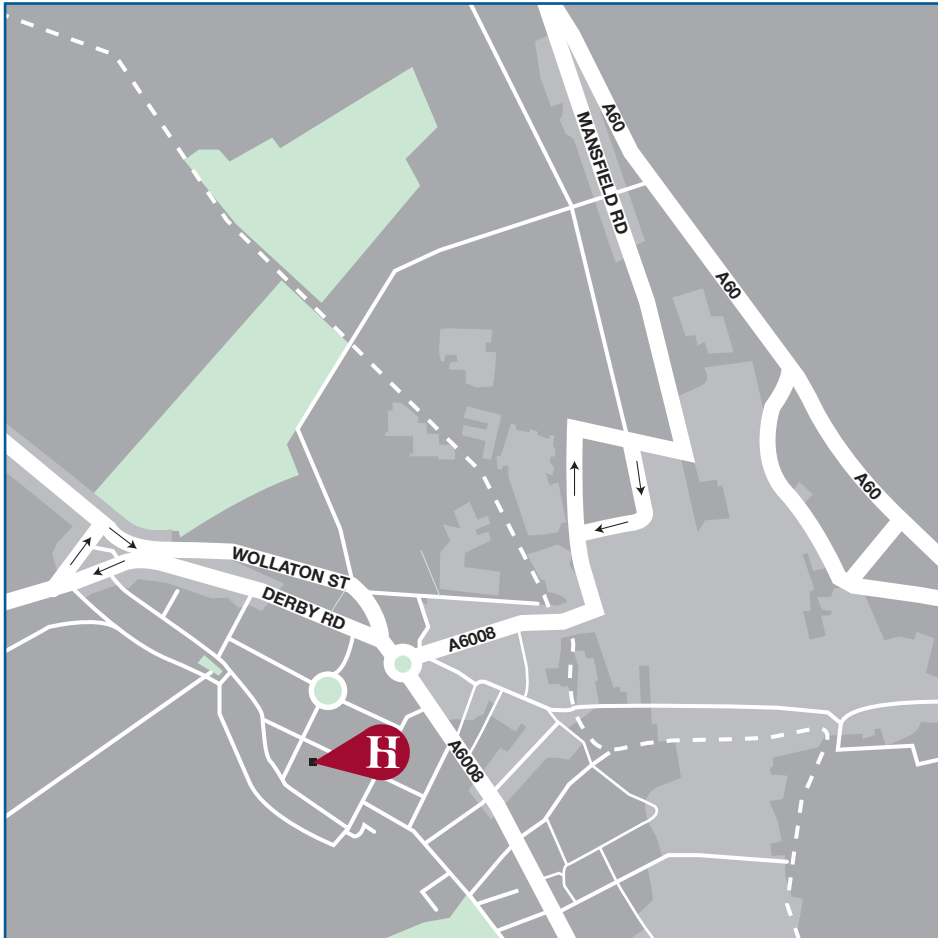

**Directions and Parking**  
Nottingham office

Hopkins Solicitors is located at:  
27 Regent Street  
Nottingham  
NG1 5BS

**Short Term Parking**  
You can find short term parking close  
by on The Ropewalk